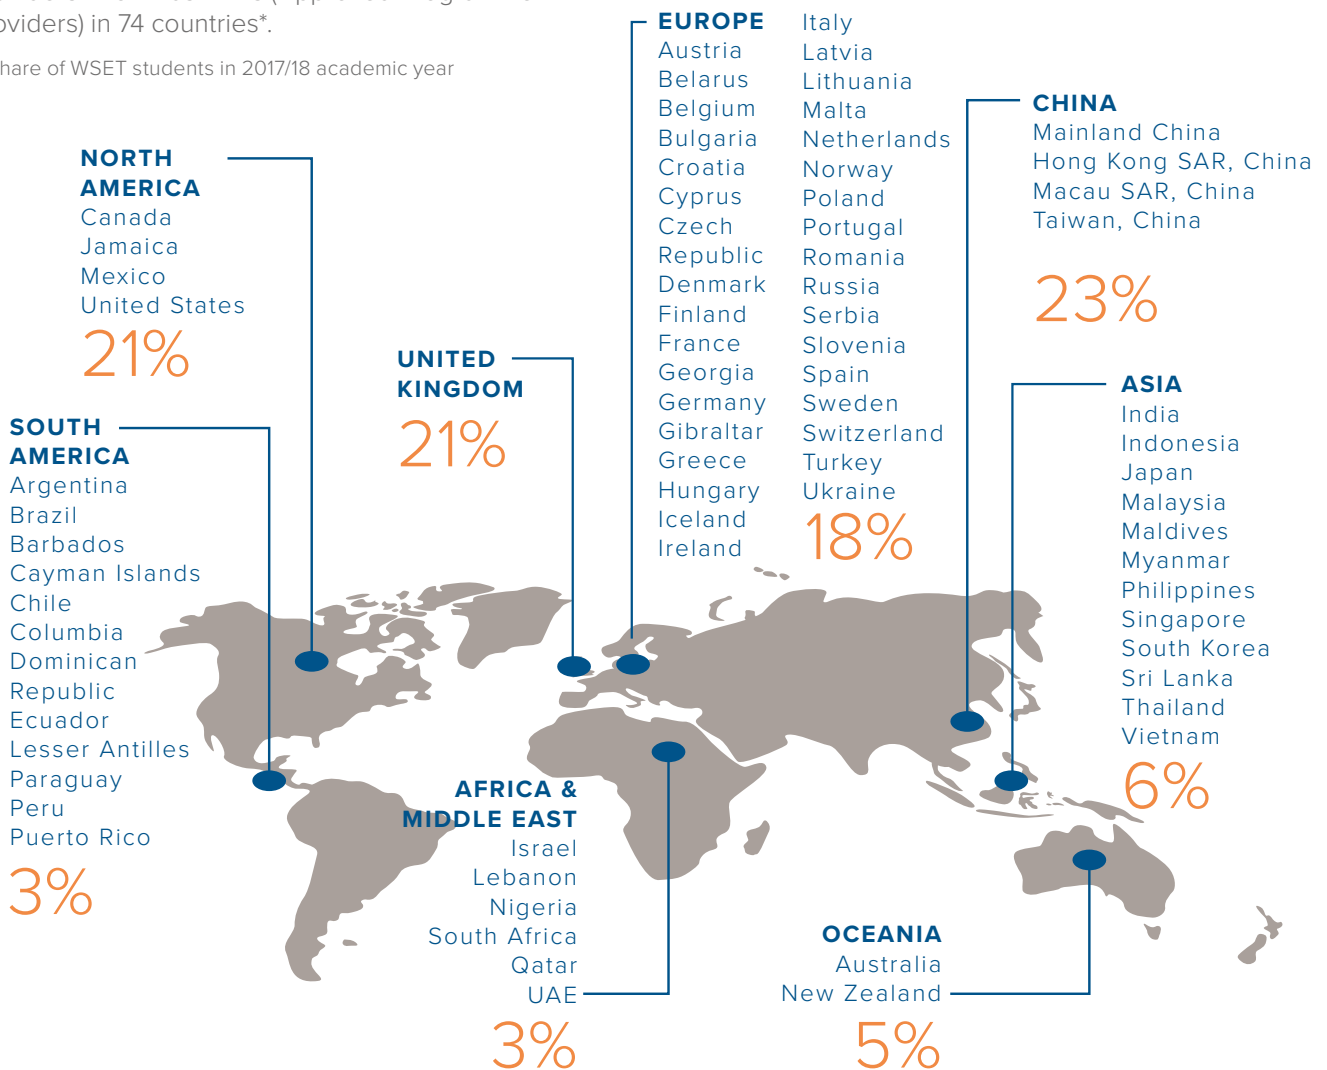

All figures shown are for the academic year 2017/18

\*Availability will vary by qualification and course provider  
\*\*This qualification is being replaced on 31 July 2019 (see website for details)

## Continued growth – number of candidates taking WSET qualifications by academic year

## Our global network

WSET works with a network of 700+ course providers known as APPs (Approved Programme Providers) in 74 countries\*.

% share of WSET students in 2017/18 academic year

\*Countries correct at the time of publishing